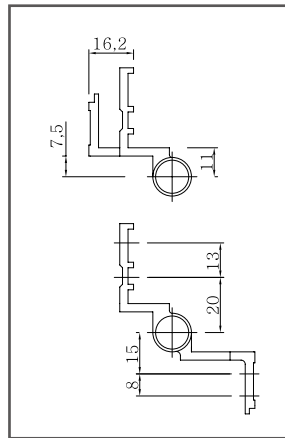

Aluminum hinge

NS

Grey / Black / White / Silver : Namsun/LG Chemical Ltd. and others

HS