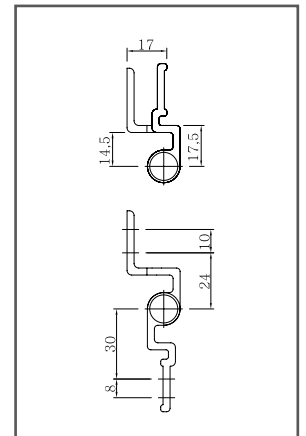

H-06

Grey / Black / White / Silver : System profile / insulated windows

IJ

Grey / Black / White / Silver : Namsun/Iijin PJ and others

Hinge of pivoted window

The adjustment of height is possible

Stainless hinge

the custom built according

Gear hinge

General type

Angle regulating type