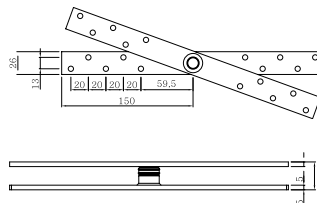

H-06

Grey / Black / White / Silver : System profile / insulated windows

IJ

Grey / Black / White / Silver : Namsun/Iijin PJ and others

Hinge of pivoted window

The adjustment of height is possible

Stainless hinge

the custom built according

Gear hinge

General type

Angle regulating type